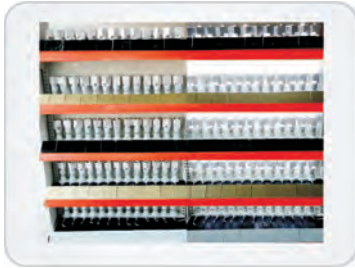

Switch test (aging) device, can test 2000 pcs switches same time.

6. Each touch sensor switch passes three different quality tastings during production. Finished products aging minimum 24 hours to ensure each switch work well before deliver to customers.

Materials We Use

Toughened glass panel, no hurt even broken

pure copper wire screws

Phosphor copper parts for socket

304 stainless screws for installation

Phosphor copper parts for switch

Toshiba Diode

UniOhm Chip resistor for touch switch