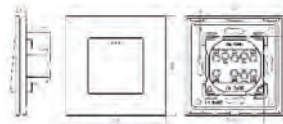

Double earphone+ Audio&video M1-P129

HD video+ VGA female M1-P130
HD video+ VGA male M1-P131

HD video+VGA with PCB

- Black(B)
- Golden(G)
- White(W)

16A Germany switched socket with LED indicator

16A French switched socket with LED indicator