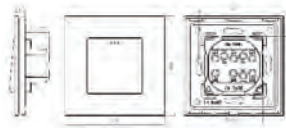

- Black
- Golden
- White