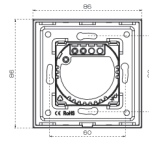

- Black(B)
- Golden(G)
- White(W)