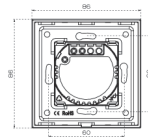

- 1g1w WiFi switch(L) 1600W
- 1g1w WiFi+RF switch(L)1600W
- 1g1w WiFi switch(N&L) 1000W
- 1g1w WiFi+RF switch(N&L)1000W
- 1g1w touch switch(L)800W
- 1g1w RF remote switch(L)800W
- 1g2w touch switch(L)800W
- 1g2w RF remote switch(L)800W
- 1g1w dim/fan switch(L)700W
- 1g1w RF remote dim/fan switch(L)700W
- 1g2w dim/fan switch(L)200W
- 1g2w RF remote dim/fan switch(L)200W