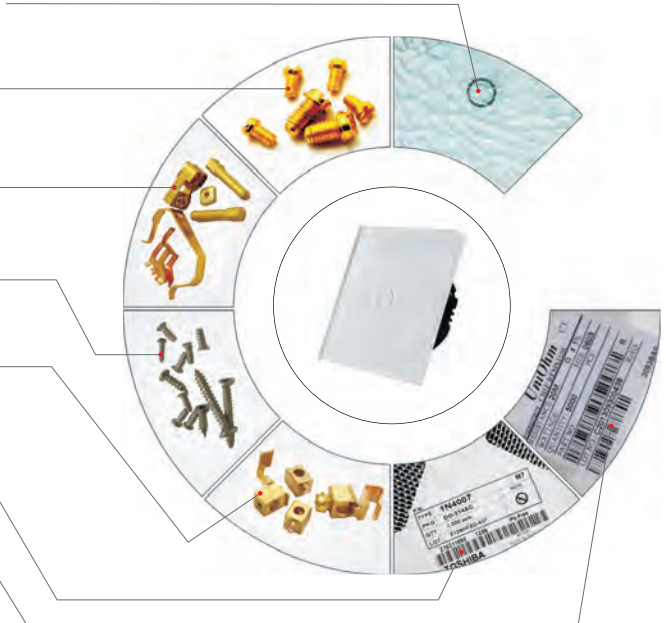

Switch test (aging) device, can test 2000 pcs switches same time.

6. Each touch sensor switch passes three different quality tastings during production. Finished products aging minimum 24 hours to ensure each switch work well before deliver to customers.

Materials We Use

Toughened glass panel, no hurt even broken

pure copper wire screws

Phosphor copper parts for socket

304 stainless screws for installation

Phosphor copper parts for switch

Toshiba Diode

UniOhm Chip resistor for touch switch