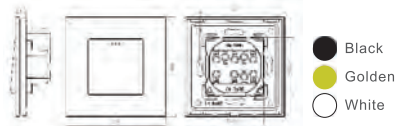

45A switch with neon

Light dimmer switch
Fan speed controller

Double earphone+ Audio&video

HD video+ VGA female
HD video+ VGA male

HD video+VGA with PCB

16A Germany switched socket with LED indicator

16A French switched socket with LED indicator