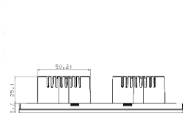

- Black
- Golden
- White